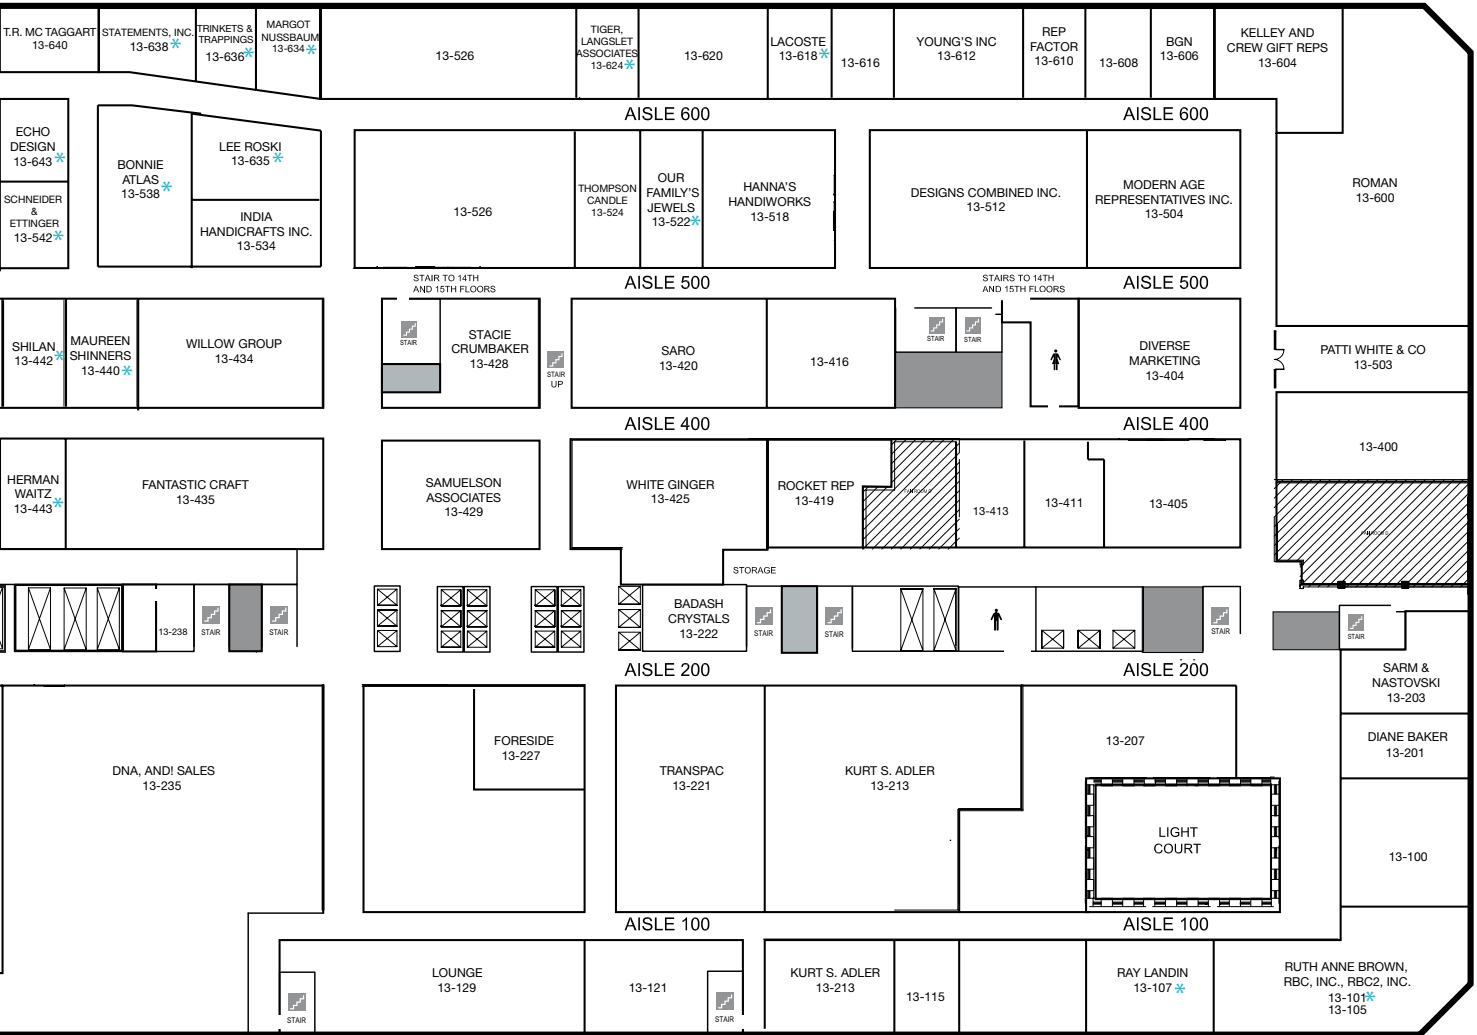

NORTH DRIVE / KINZIE

WELLS STREET

MART PLAZA DRIVE
RIVER FRONT

Elevators

Libby Walter Accessories	13-110	Rada Trbovic	13-650	Steven Bair / Statements, Inc.	13-638
Margot Nussbaum & Associates	13-634	Ray Landin & Associates	13-107	Steven Handmaker/ Shly, Inc.	13-546
Maribeth Van Dien	13-110	Rebecca & Company /		Stylish Girl	13-207
Maureen Shinnors LLC	13-440	Rebecca Lasky	13-556	T.R. McTaggart	13-640
Mavi Bandz	13-128	Rep Factor	13-610	Thomas Cheney / Milgrims	13-655
Mindy Kobusch /		Roman, Inc.	13-600	Thompson's Candle Co.	13-524
Koastal Konnektion	13-644	Saba Scrubs	13-110	Tiger - Langslet Associates	13-624
Modern Age Representatives, Inc.	13-504	Samuelson Associates	13-429, 13-227	Transpac Imports, Inc.	13-221
Neal T. Elkind	13-555	Sarm & Nastovski	13-203	Trinkets and Trappings	13-645
Oak Street Wholesale	13-626	Saro Trading Company	13-420	White Ginger	13-425
Orlandi Statuary	13-416	Schneider & Ettinger Associates	13-542	Whitney Douglas Showroom	13-649
Our Family's Jewels, Ltd.	13-522	Sharlin	13-552	Willow Group Limited/ Avery Imports	13-434
Patti White & Co.	13-503	Shilan Accessories	13-442	Zenray	13-450
Peter H. Chelepis	13-454	Stacie Crumbaker /			
Phyllis Gelb	13-445	Showroom Bliss	13-428